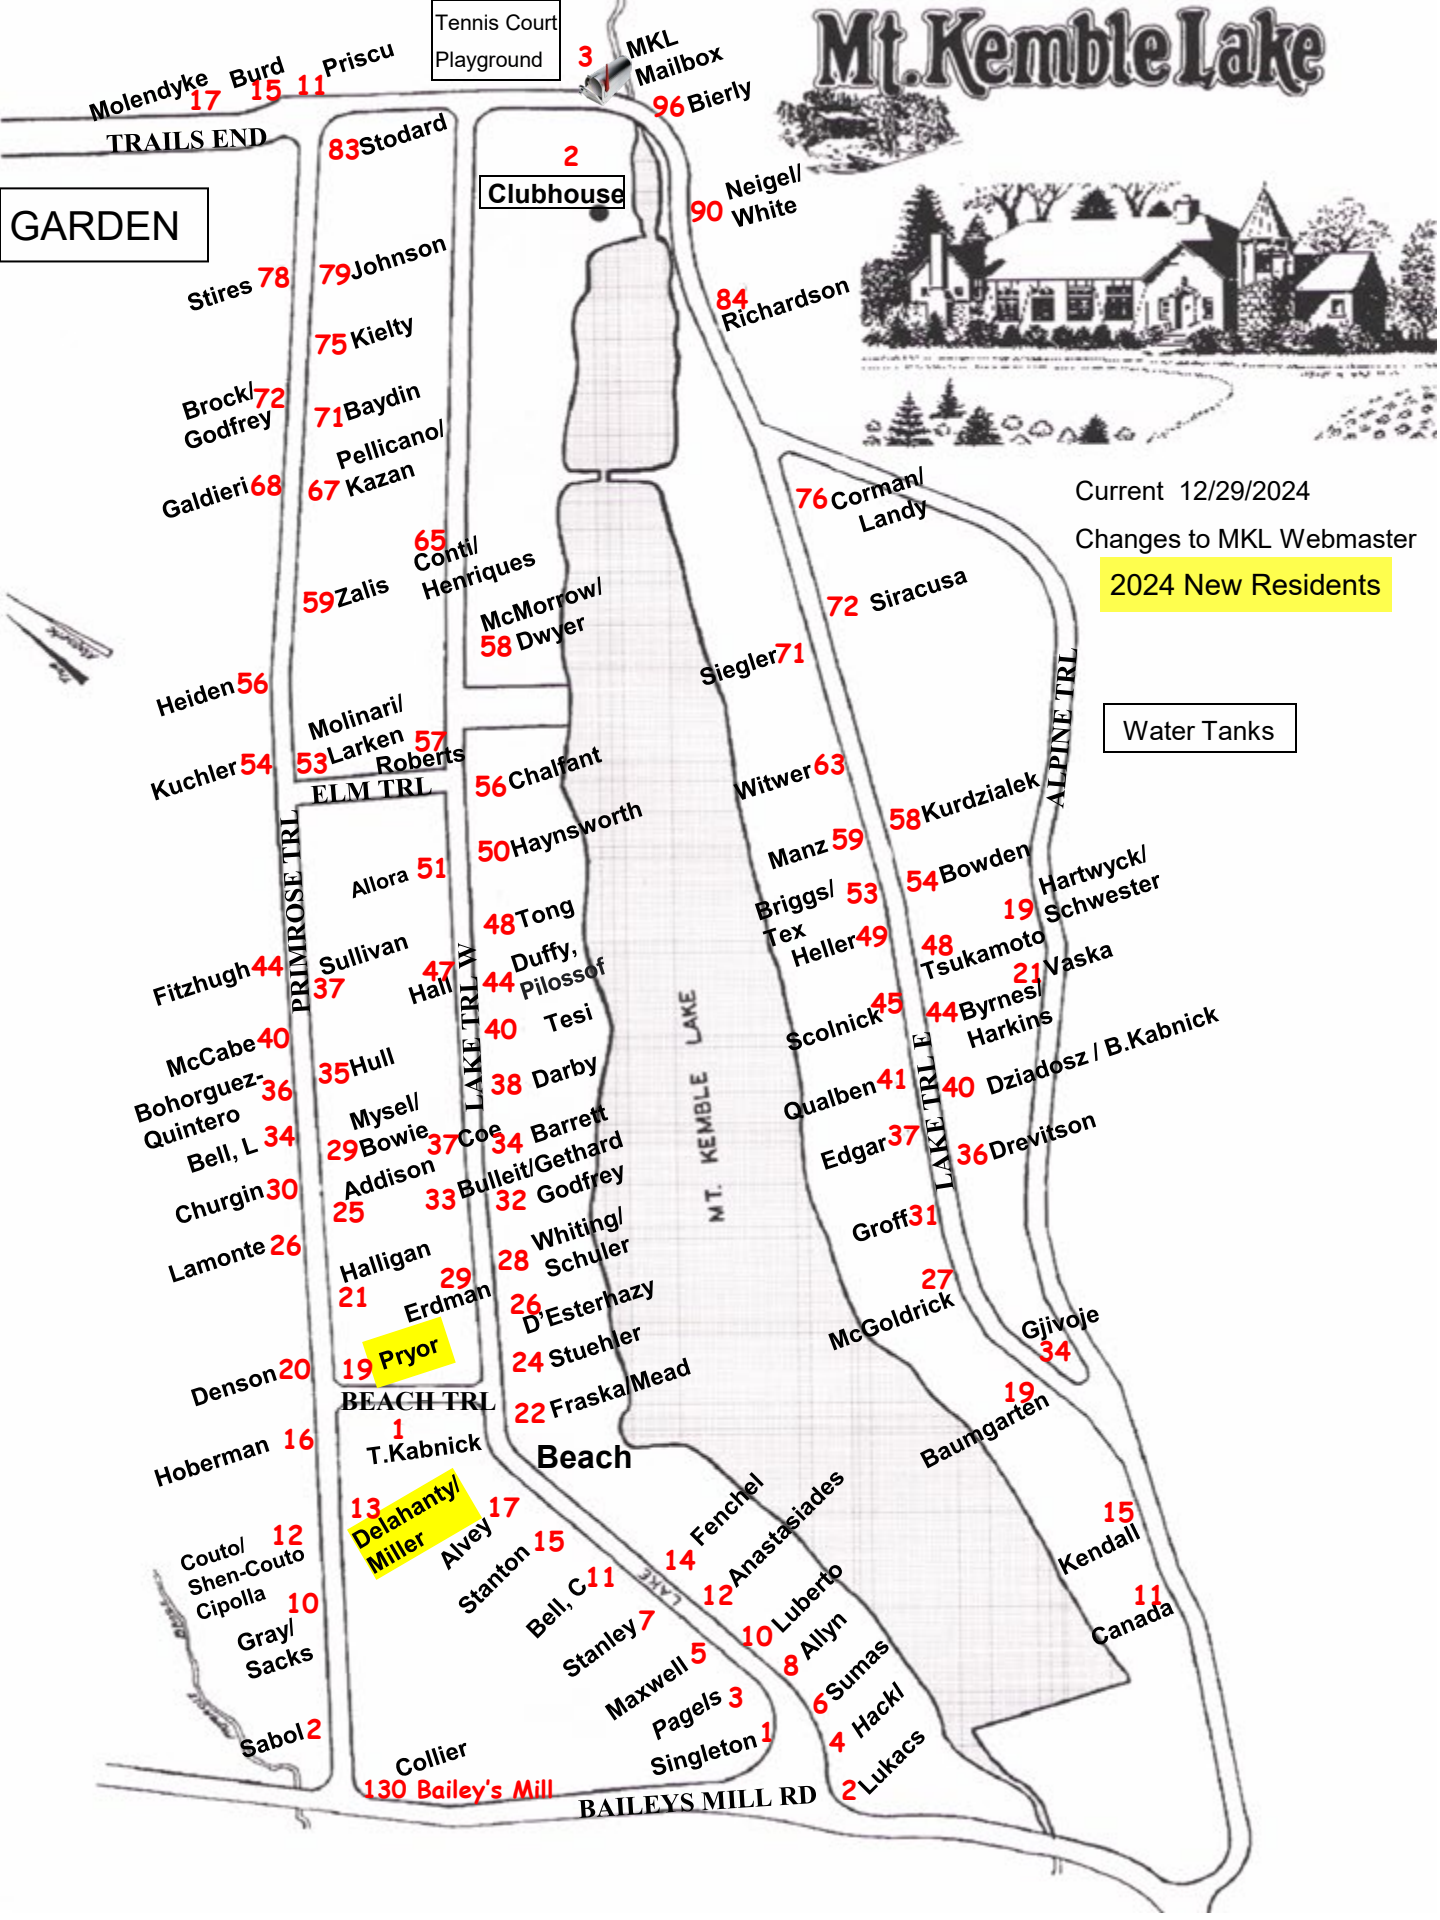

# Mt. Kemble Lake

Current 12/29/2024

Changes to MKL Webmaster

2024 New Residents

Water Tanks

Molendyke 17 Burd 15 Prisco 11

Tennis Court Playground 3 MKL Mailbox 96 Bierly

GARDEN

19 Hartwyck/Schwester  
21 Vaska  
40 Drevitson  
36 Drevitson  
34 Gjivoje  
19 Baumgarten  
15 Kendall  
11 Canada

BAILEYS MILL RD