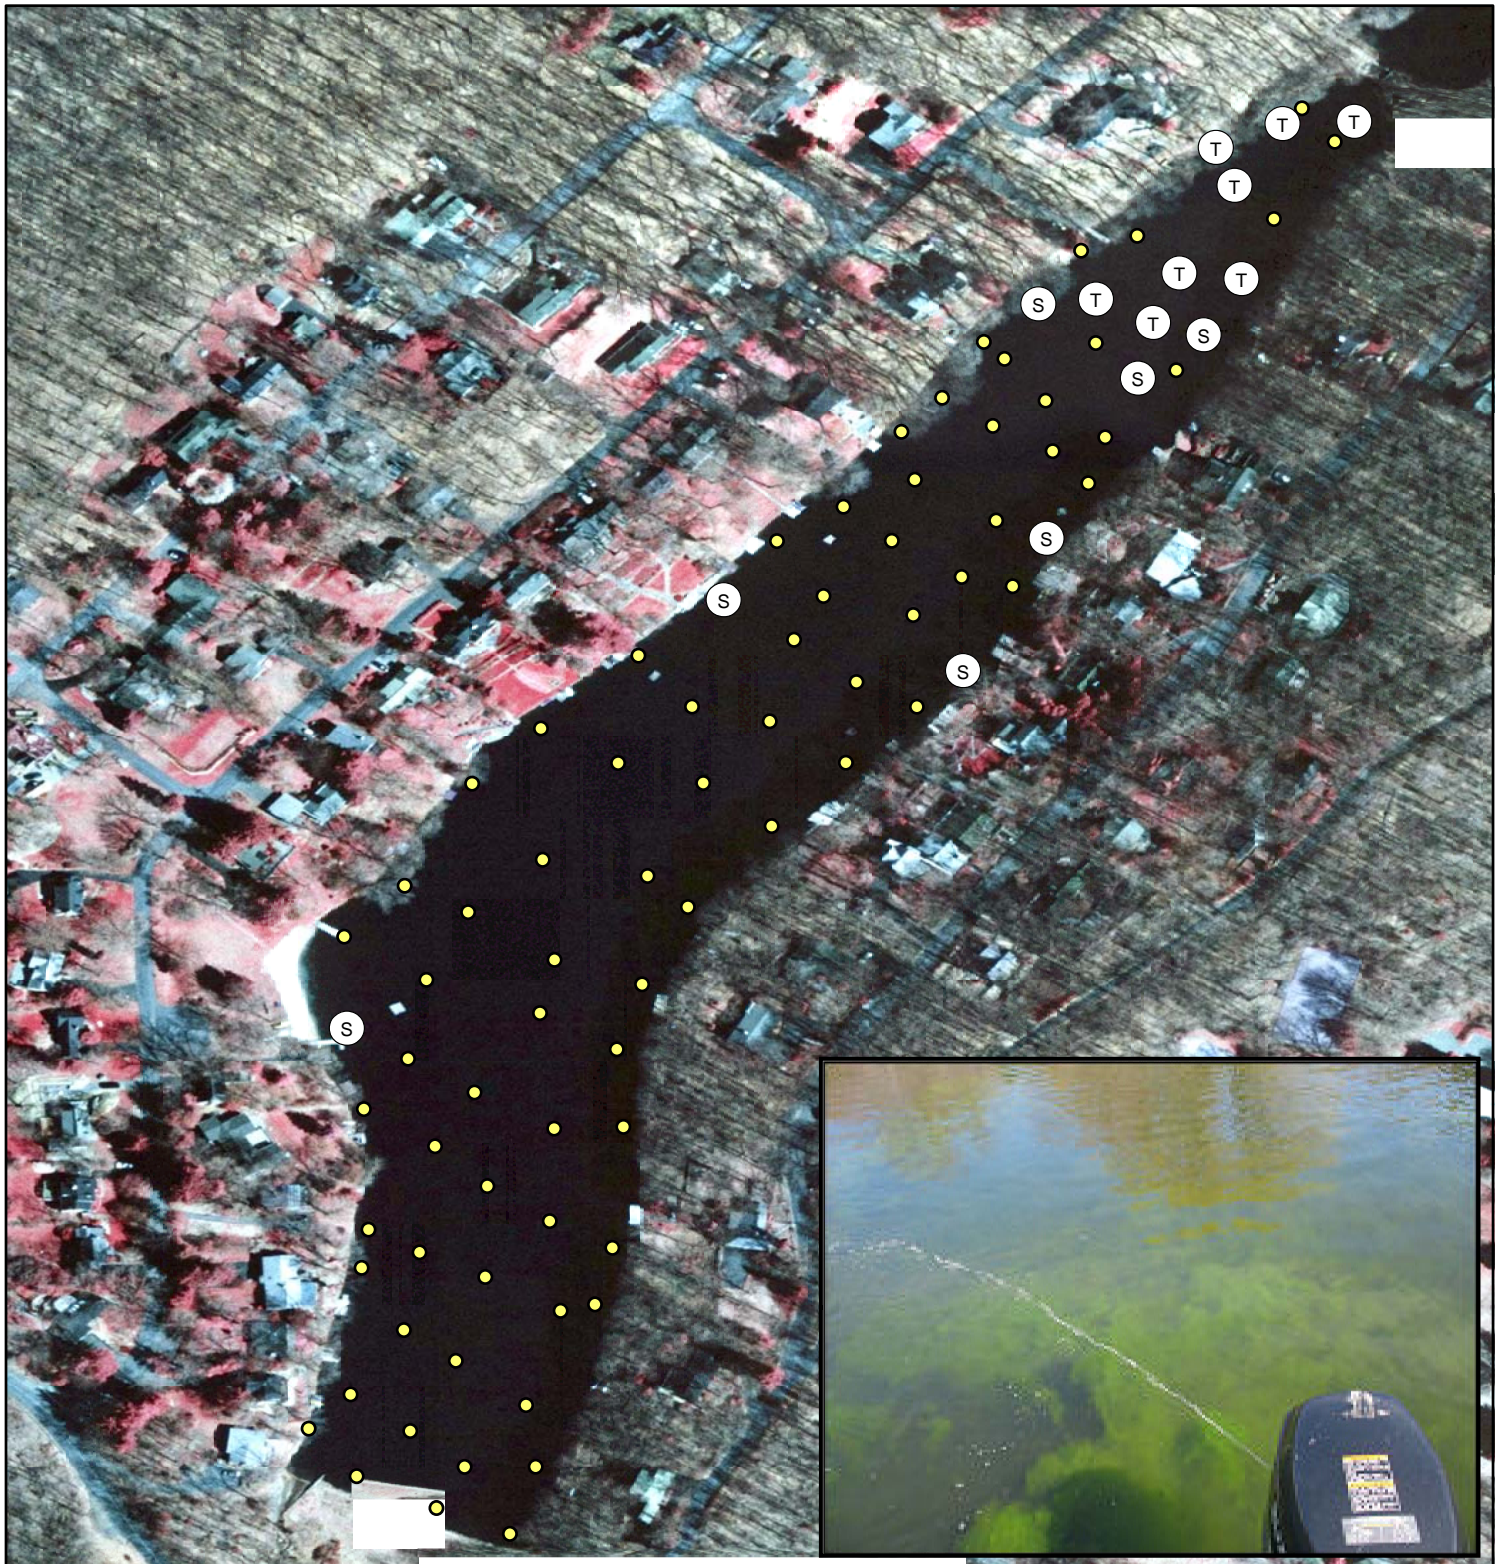

Benthic Filamentous Algae Distribution Mt. Kemble Lake Aquatic Vegetation Survey September 11, 2006

Legend

- = No Plants
- T = Trace Plants
- S = Sparse Plants
- M = Medium Plants
- D = Dense Plants

0 75 150 300 450 600 Feet