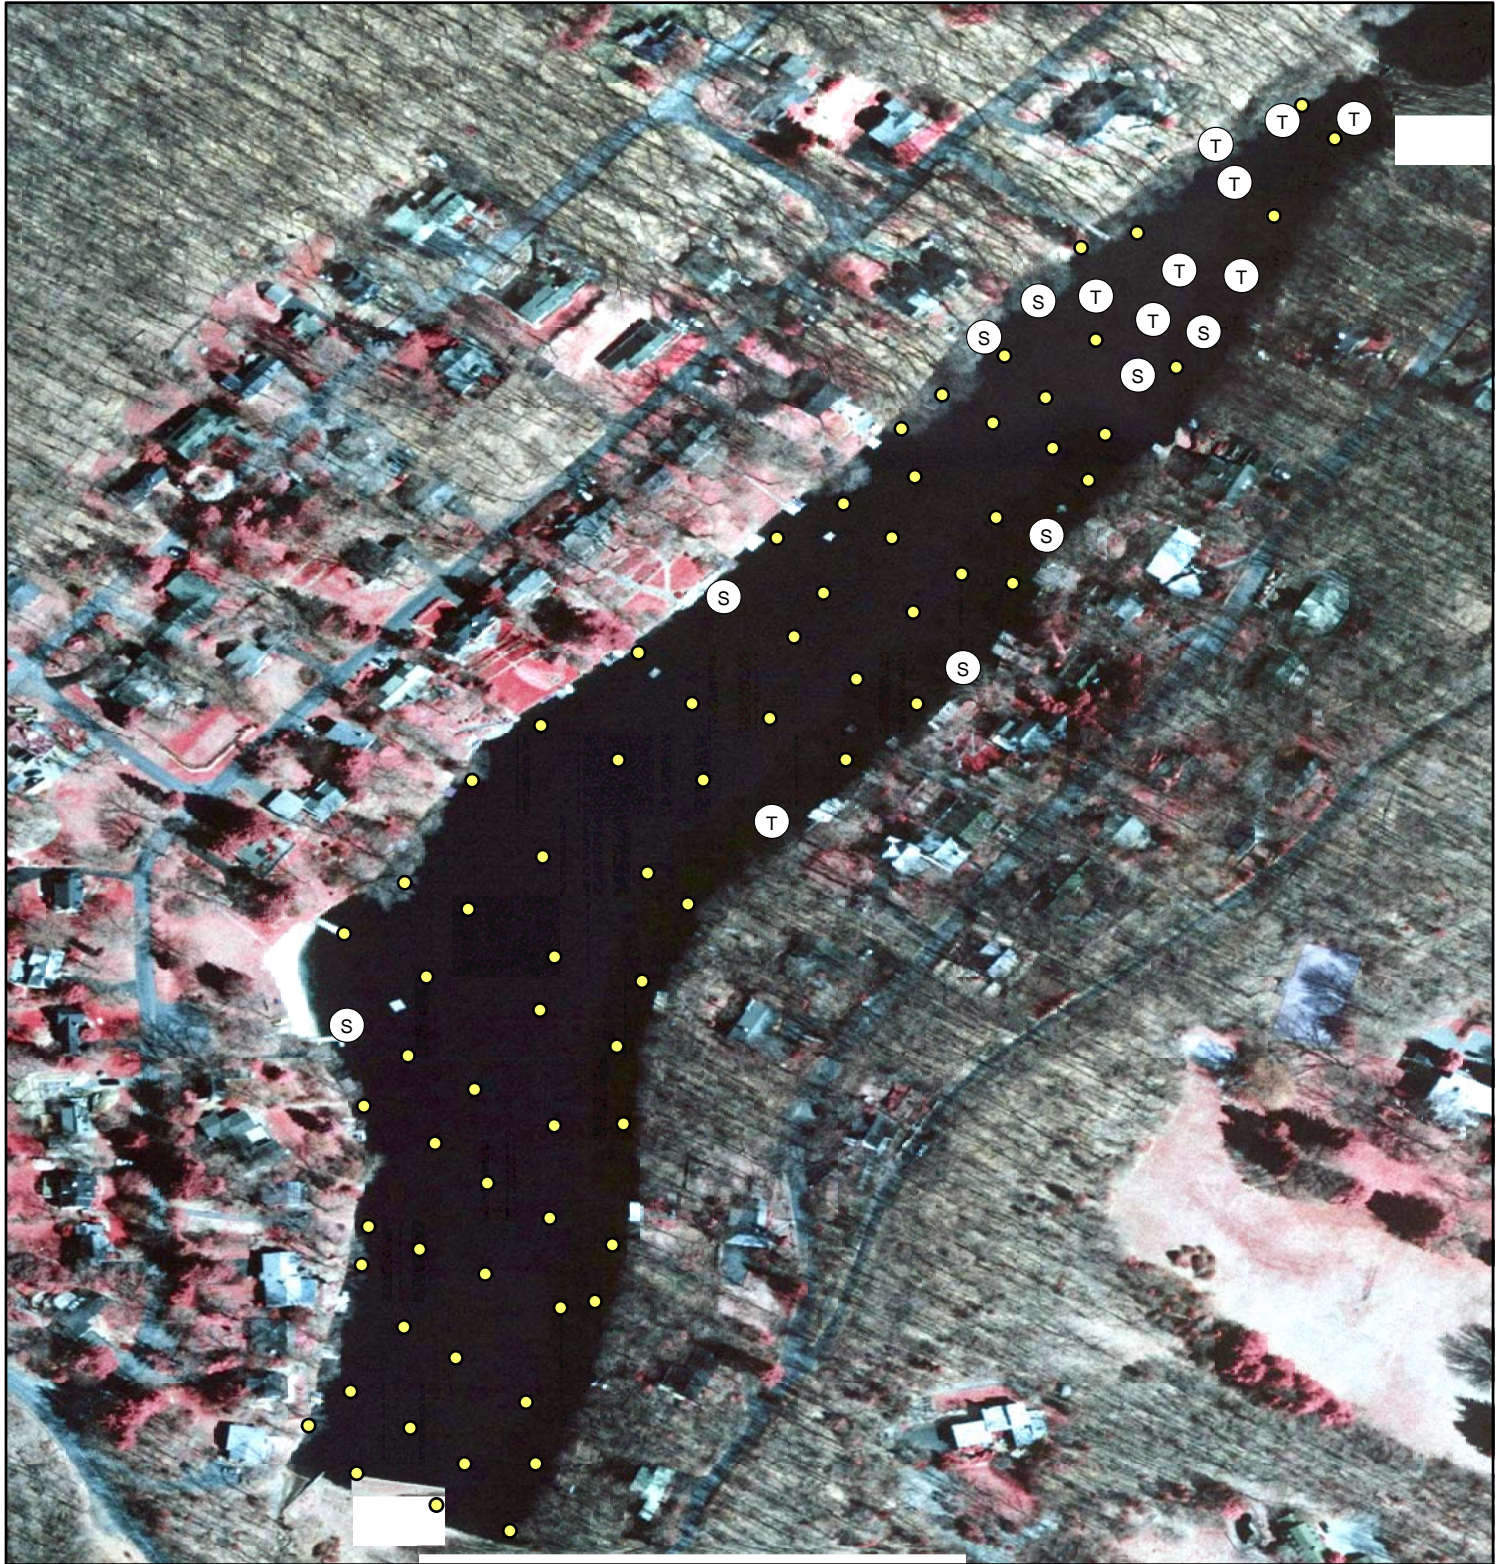

Total Submersed Vegetation Distribution Mt. Kemble Lake Aquatic Vegetation Survey September 11, 2006

Legend

- = No Plants
- T = Trace Plants
- S = Sparse Plants
- M = Medium Plants
- D = Dense Plants

0 75 150 300 450 600 Feet